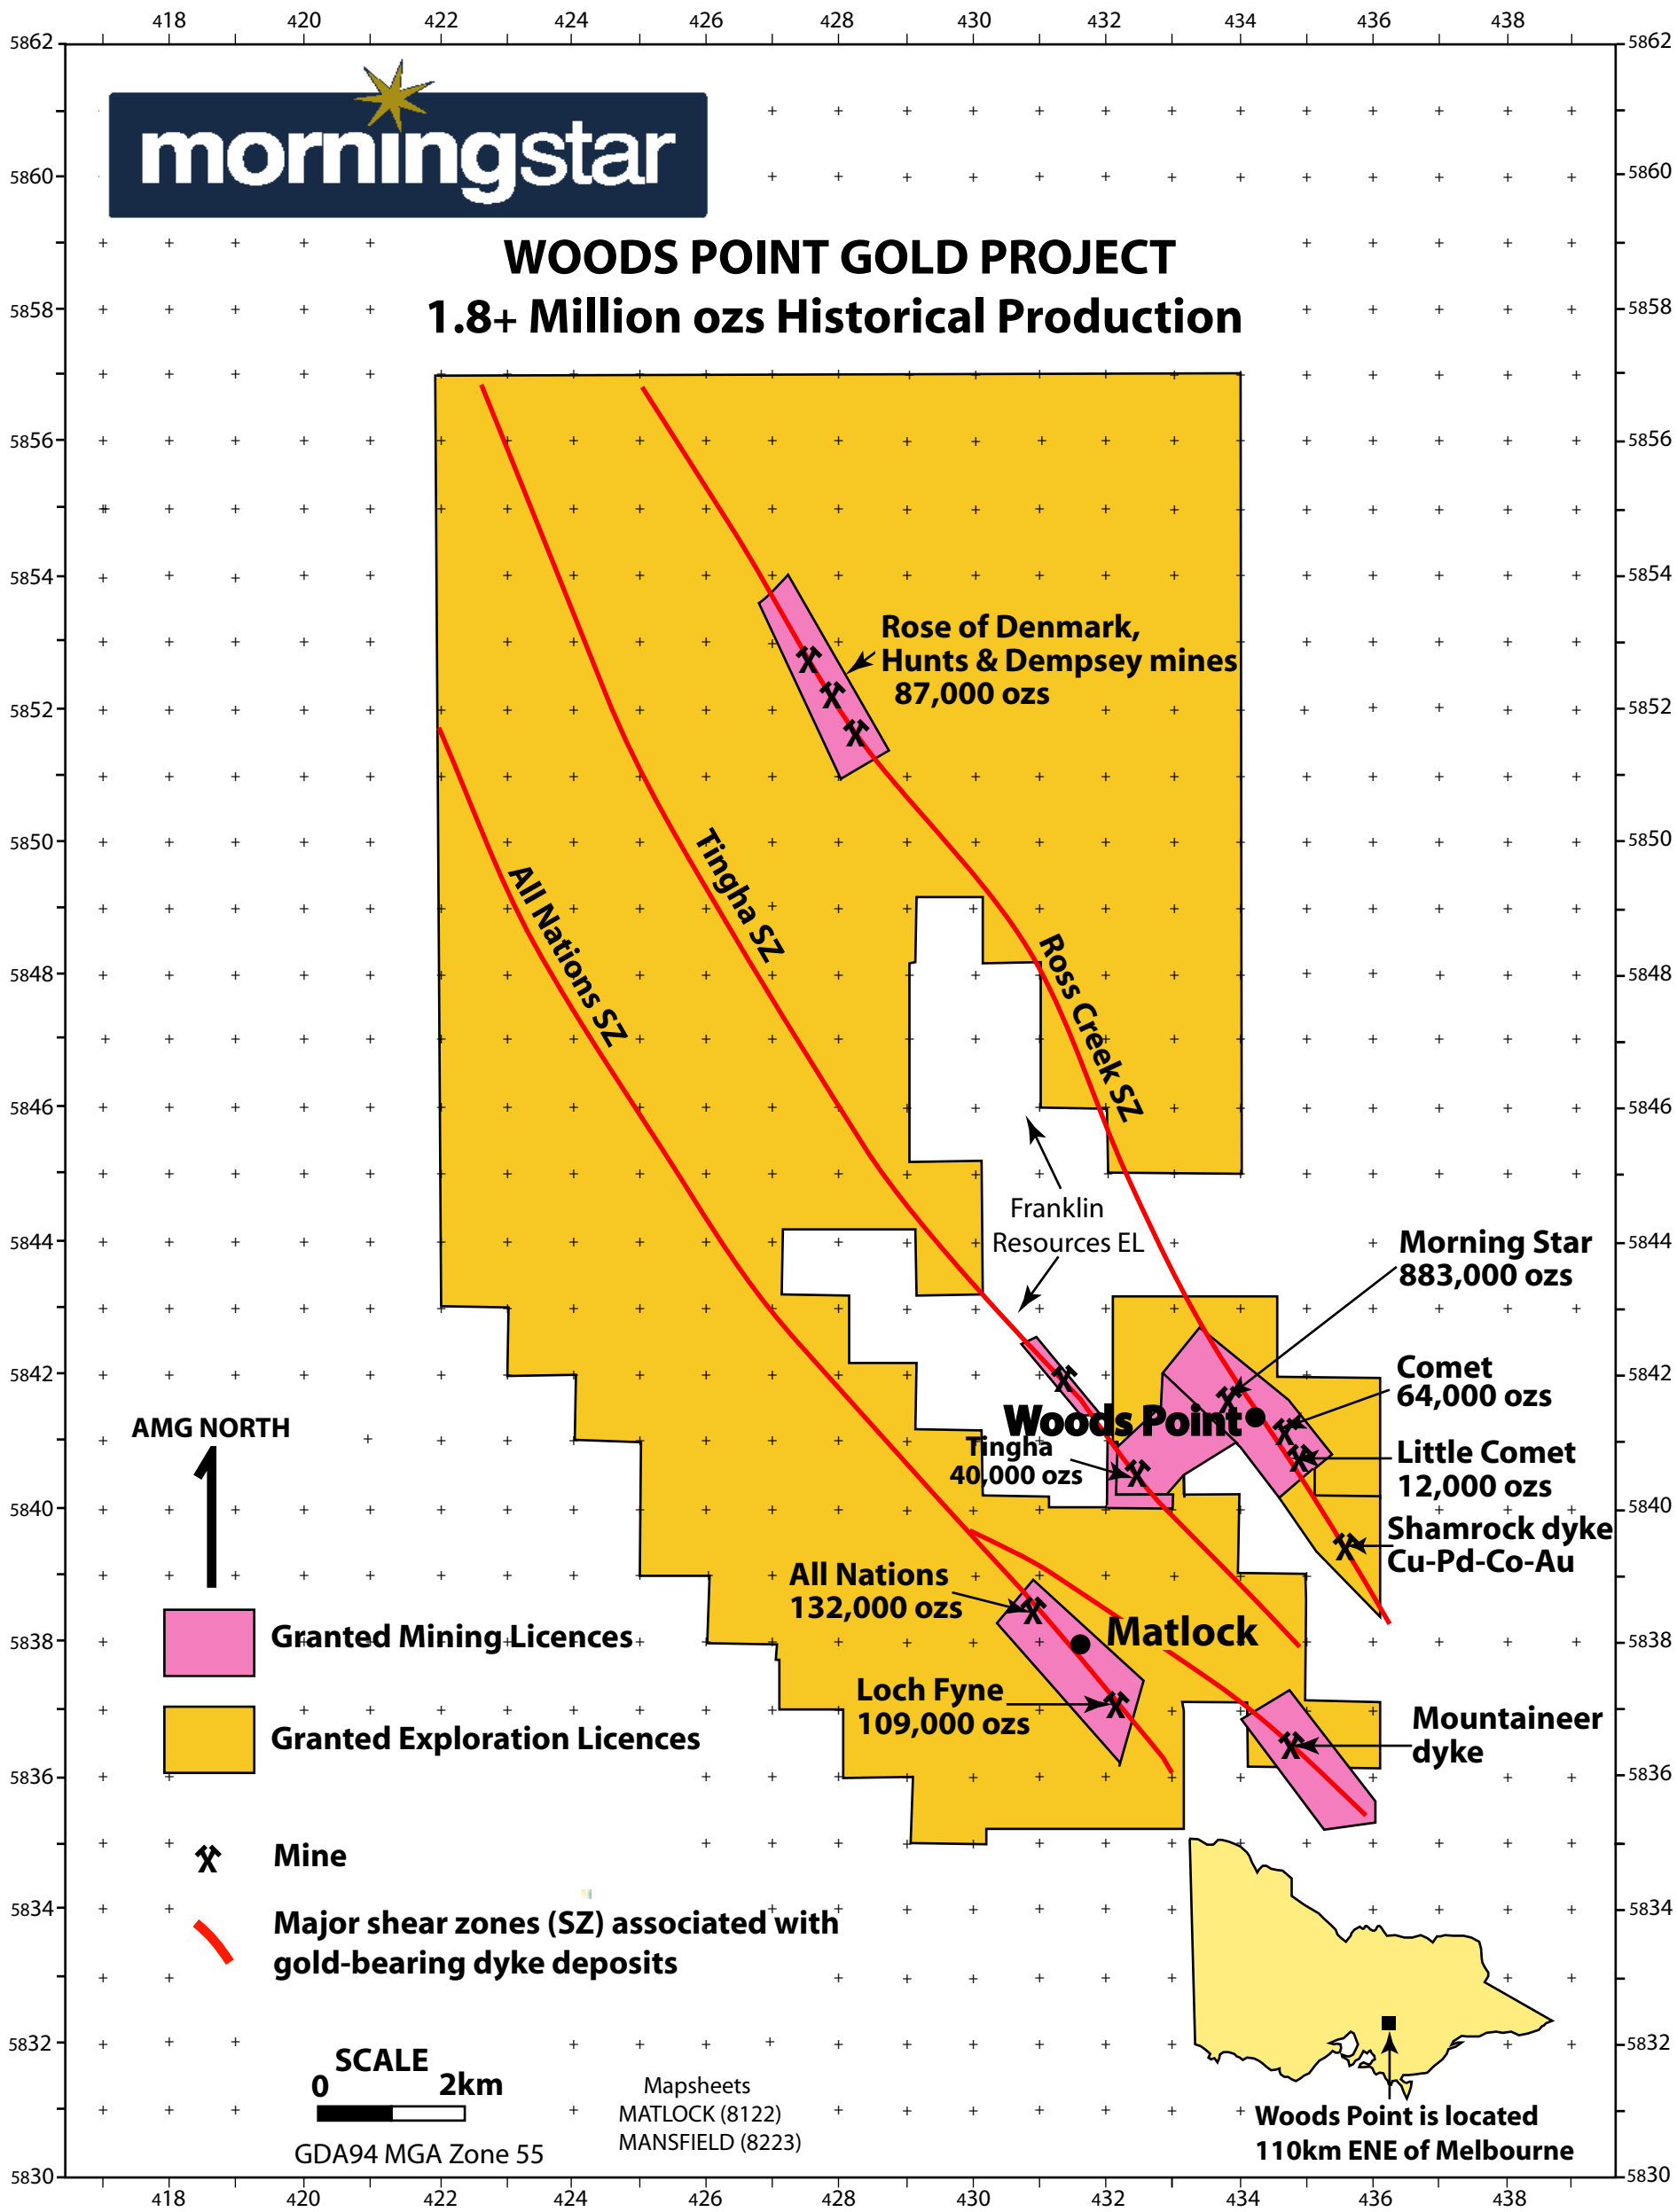

# WOODS POINT GOLD PROJECT

## 1.8+ Million ozs Historical Production

AMG NORTH

Granted Mining Licences

Granted Exploration Licences

Mine

Major shear zones (SZ) associated with gold-bearing dyke deposits

SCALE  
0 2km

GDA94 MGA Zone 55

Mapsheets  
MATLOCK (8122)  
MANSFIELD (8223)

Woods Point is located  
110km ENE of Melbourne

Rose of Denmark,  
Hunts & Dempsey mines  
87,000 ozs

Morning Star  
883,000 ozs

Comet  
64,000 ozs

Little Comet  
12,000 ozs

Ros Creek SZ

Tingha SZ

All Nations SZ